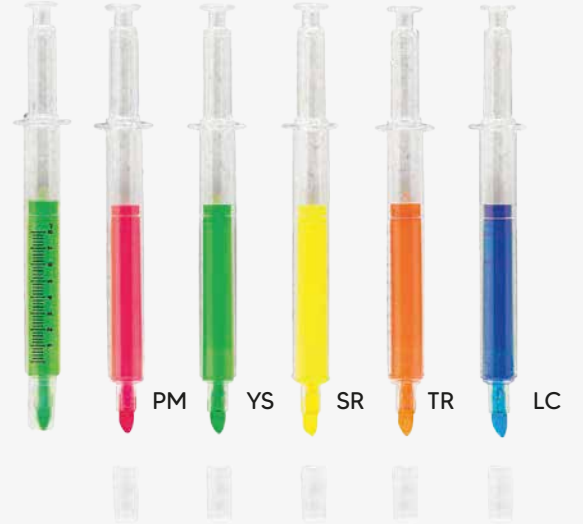

PM YS SR TR LC

55330

PENLIGHT
PENLIGHT

SY

MV

KR

PM

BY