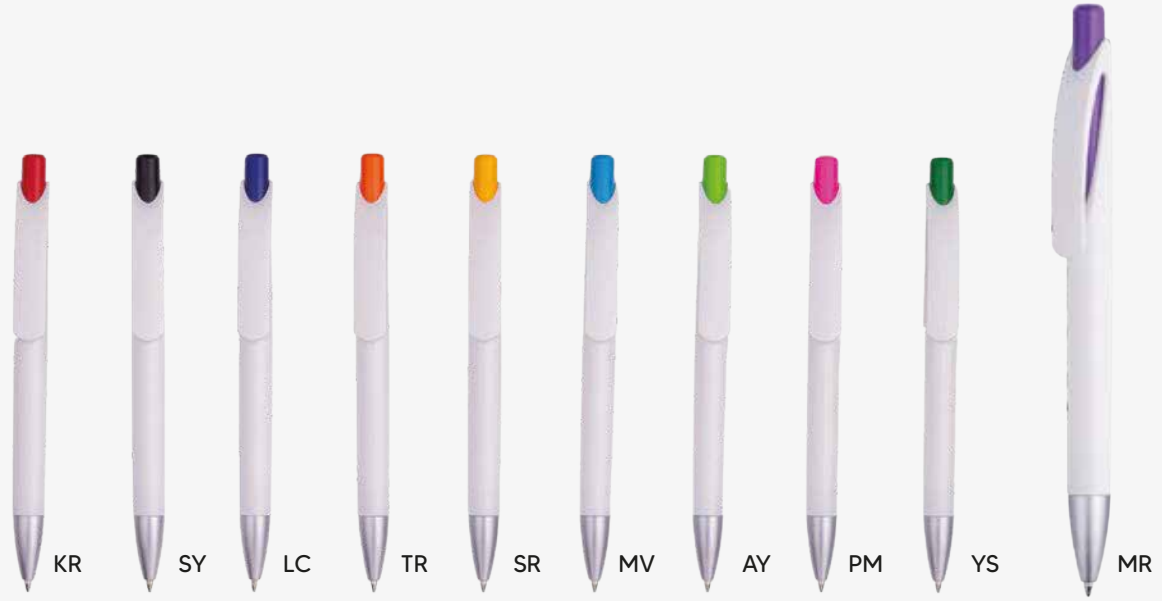

40403
SEVAY KALEM
SEVAY PEN