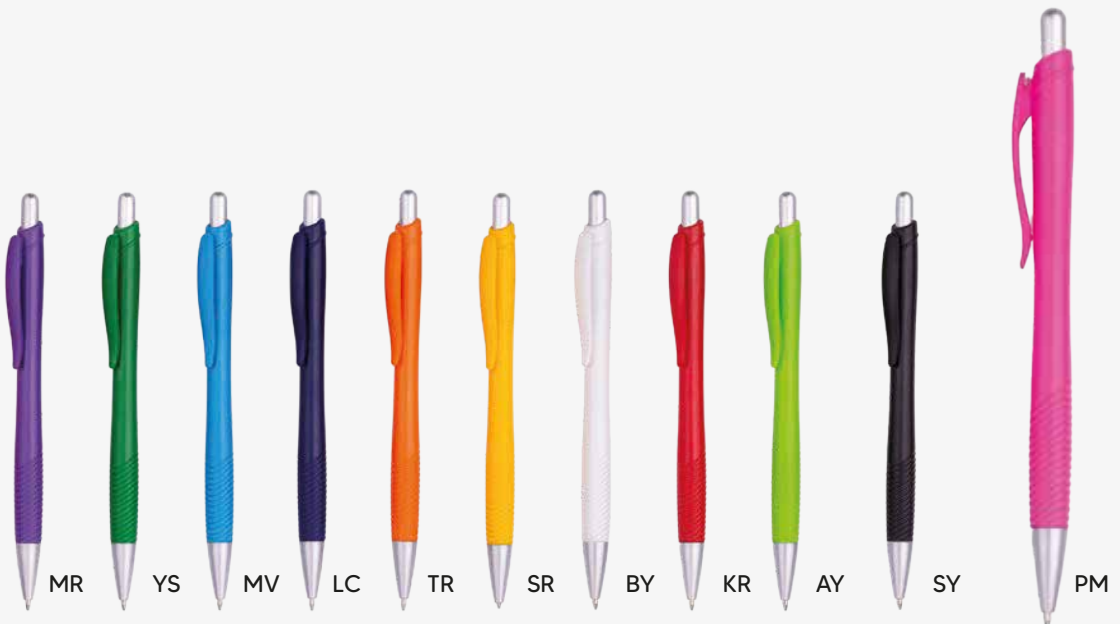

40050

FORM KALEM FORM PEN

14 cm

2000 adet / pcs

33x31x52 cm

40100
SERAY KALEM
SERAY PEN

40110
SEÇKİN KALEM
SECKIN PEN

40594
MACRO KALEM
MACRO PEN