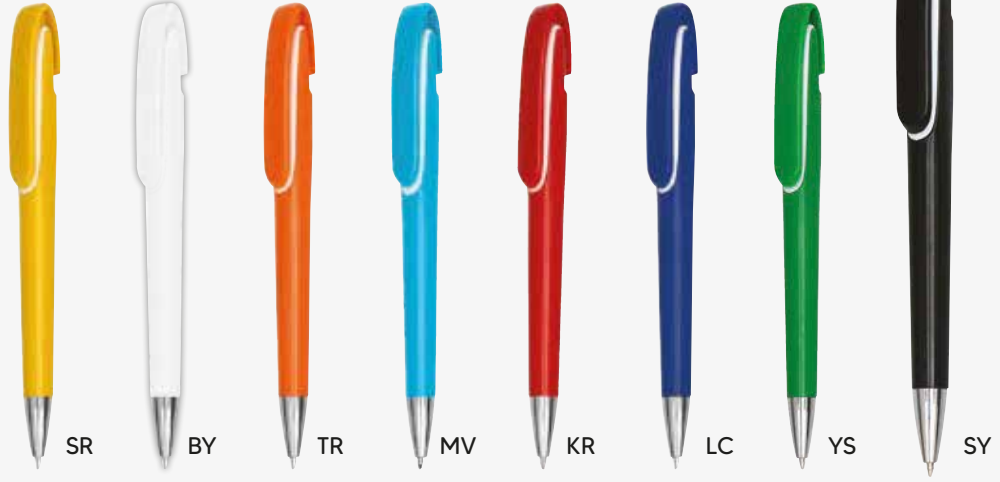

40544

FROG KALEM
FROG PEN

13,5 cm

2000 adet / pcs

33x31x52 cm