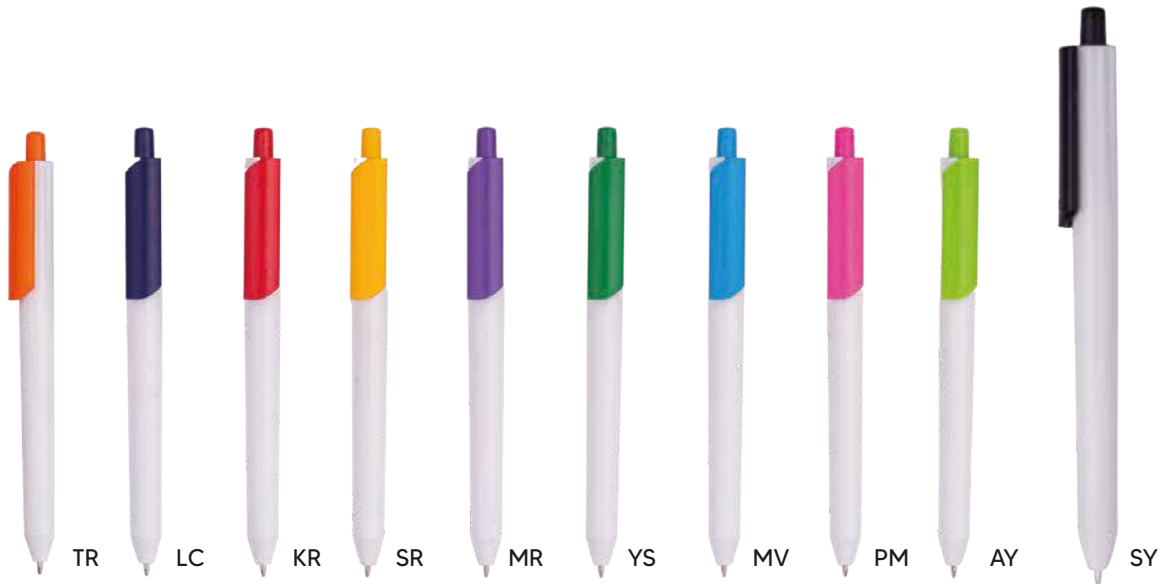

40404
SONAY KALEM
SONAY PEN